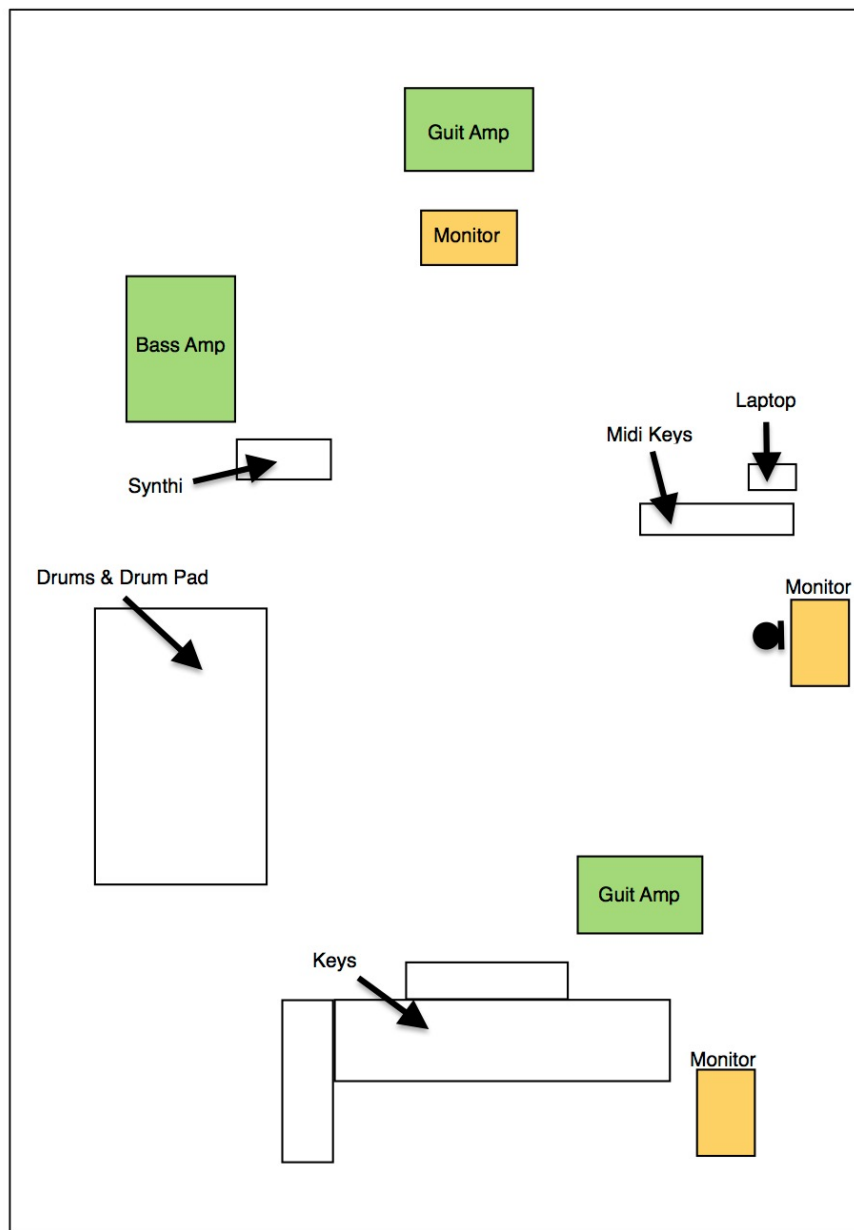

1	BD in	Beta91
2	BD out	Beta52a
3	Sn Top	SM57
4	Sn Bottom	SM57
5	T1	e604
6	T2	e604
7	OH L	Suter o.ä.
8	OH R	Suter o.ä.
9	Pad L	DI
10	Pad R	DI
11	HiHat	Suter o.ä.
12	Bass DI	DI
13	E-Guit 1	e906
14	E-Guit 2	e906
15	Arp L	DI
16	Arp R	DI
17	Prophet L	DI
18	Prophet R	DI
19	Ableton L	DI
20	Ableton R	DI
21	PC L	
22	PC R	
23	Lead Voc	SM58Beta
24	Lead Voc FX	TC Helicon Live
25	Click	

TANYA BARANY TECHNICAL RIDER

5 monitors with 5 monitor paths
 sound mixer with min. 24 channels
 min. 3 effect paths and 5 monitor paths

FOOD AND DRINKS

Food:

- musicians:
 3x normal, 2x vegi
 - if sound & light engineer:
 2x normal

Drinks:

water on stage